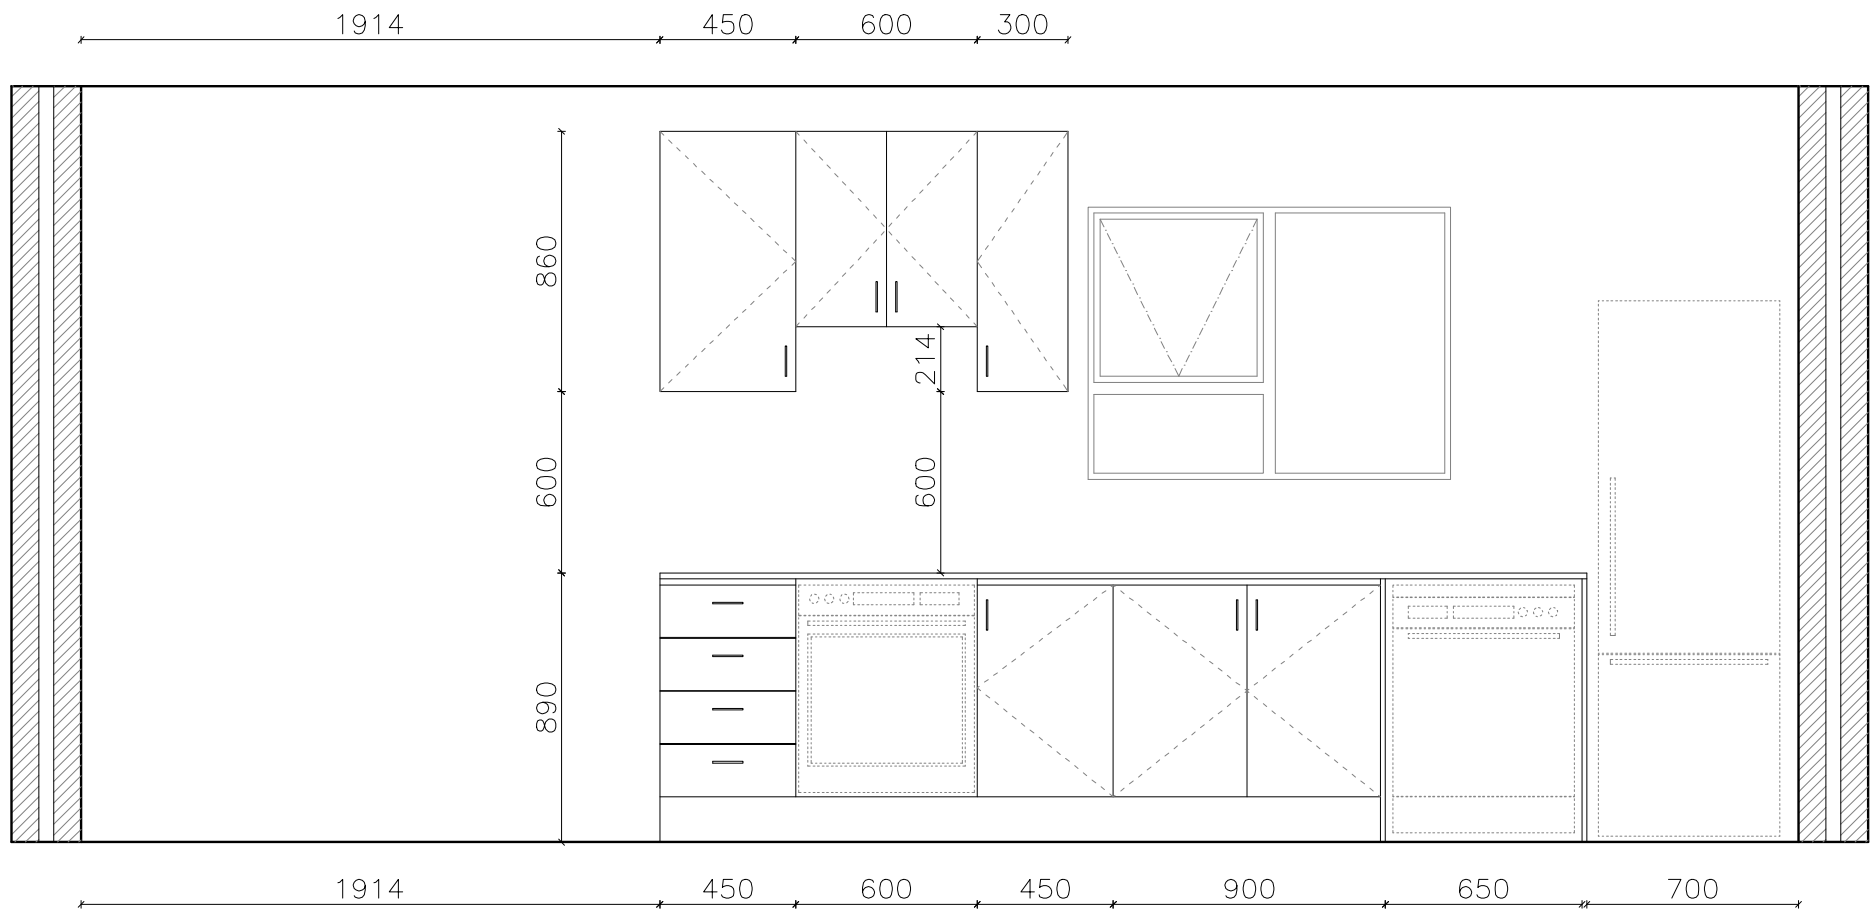

Ground Floor Plan
Scale 1:100

Kitchen Elevation A

Unit Number:	
Block Number:	
Unit Type:	Unit Type A
Unit Configuration:	53m ² 1 bedroom apartment with bathroom

Optional Extras	
Kitchen:	Standard
Lavatory:	
Bath/ Shower:	Shower